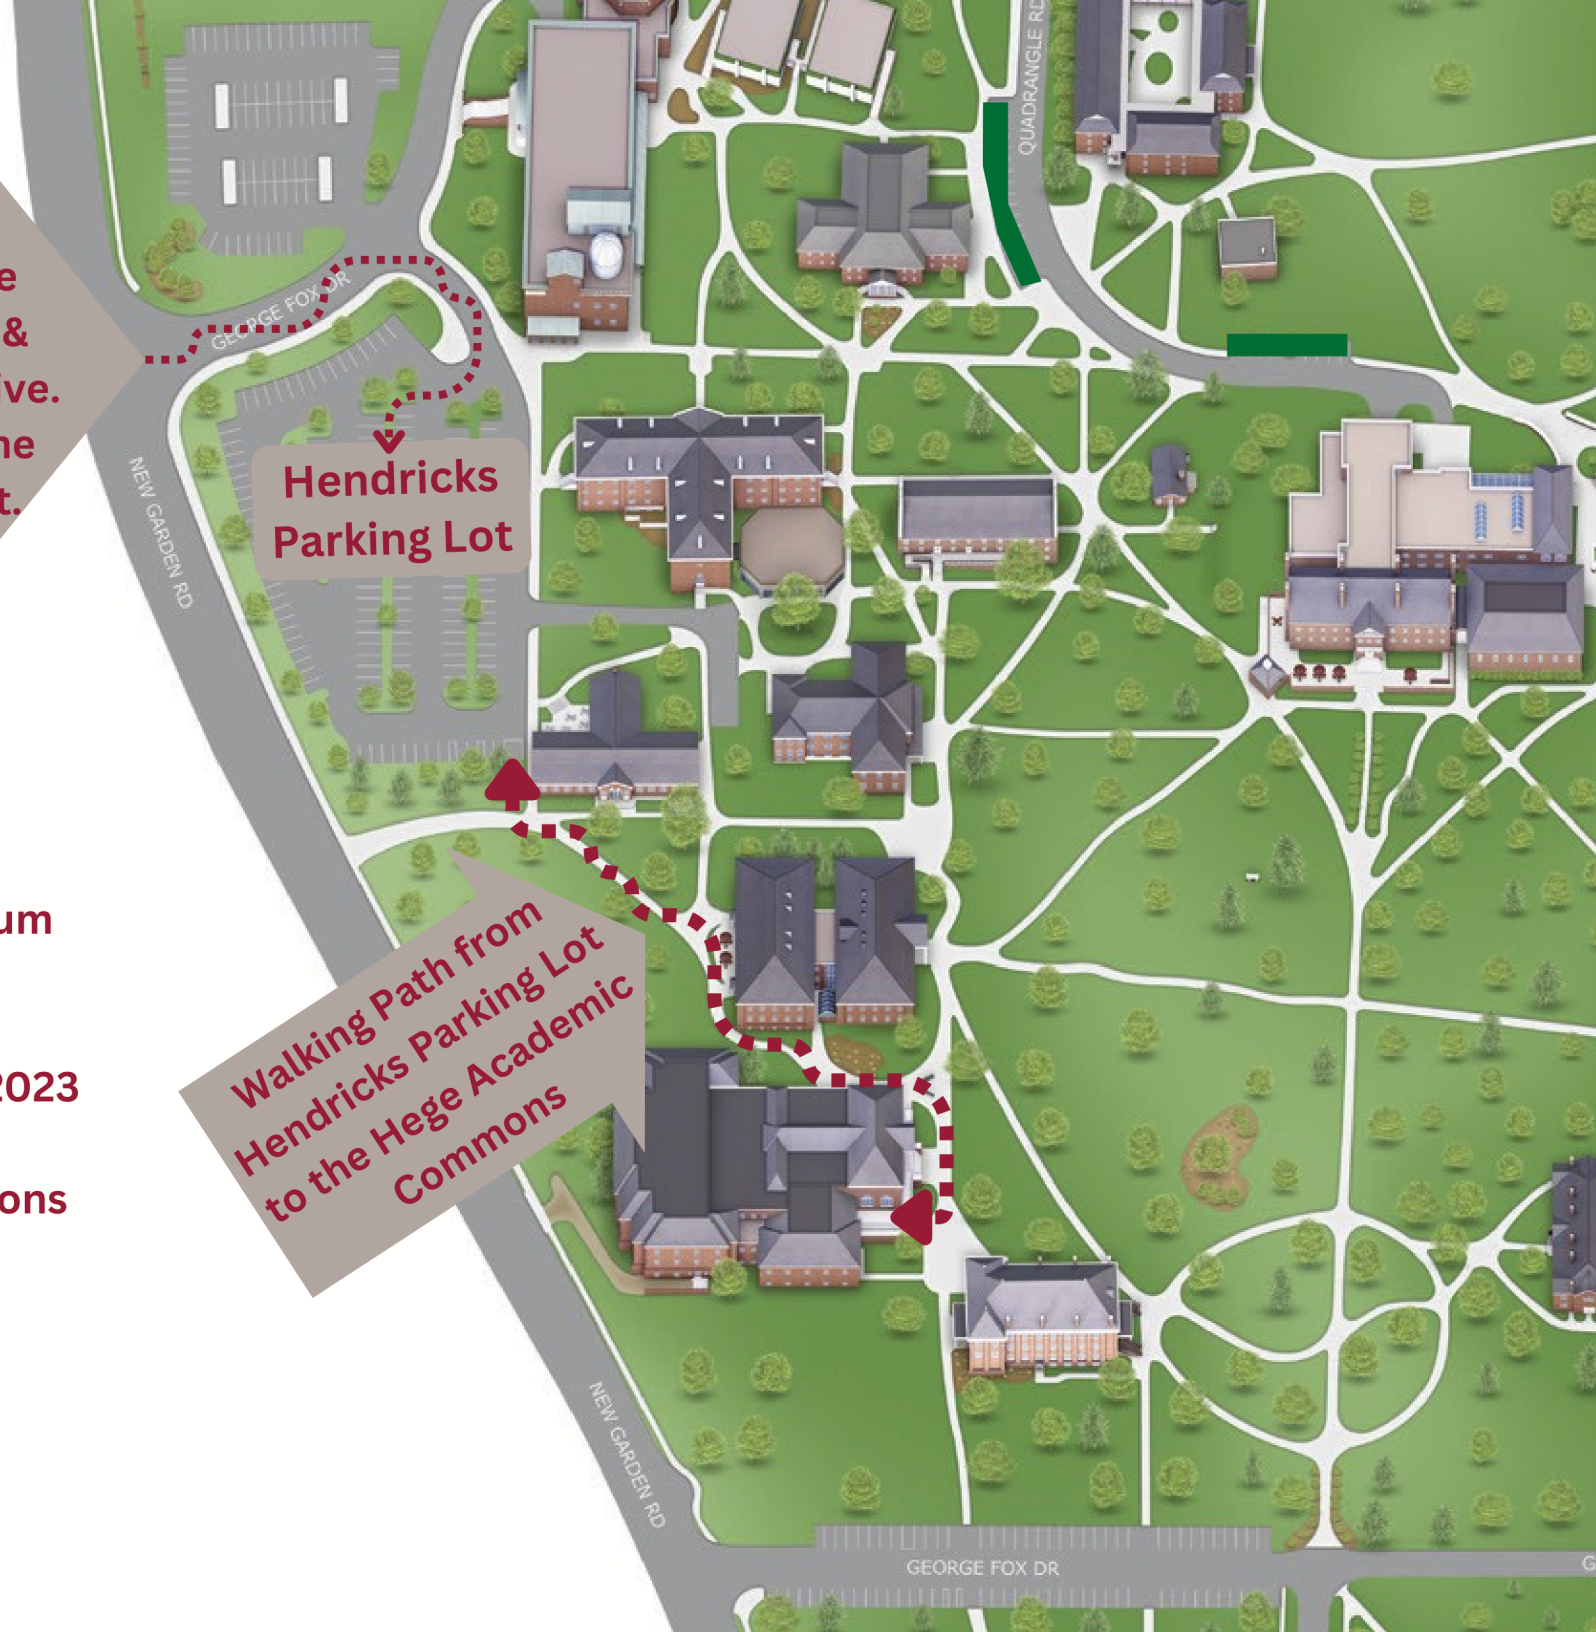

Please enter at the  
NORTHWEST entrance  
off New Garden Road &  
across from Arcadia Drive.  
Then turn Right into the  
Hendricks Parking Lot.

Innovation and  
Entrepreneurship Forum  
AI In Innovation:  
Questions of Ethics  
Thursday, October 12, 2023  
Carnegie Room  
Hege Academic Commons

Hendricks  
Parking Lot

Walking Path from  
Hendricks Parking Lot  
to the Hege Academic  
Commons